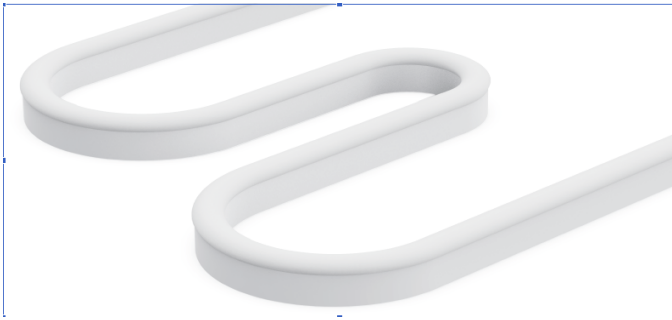

301120M/TL/SB/24

Domed Lighting Body (Mushroom), Side Lighting & Side Bending

| | | |
|--------------------------------|----|--|
| Output Power/Max Power | W | 12W/Metre, 10 metres per reel |
| Input Rated Voltage | V | 24V |
| Colour Temperature | K | 6500K, 5700K, 4000K, 3000K, 2700K |
| Lumens | lm | 400lm @ 5000K |
| Number of LEDs | | 120 Dot Free |
| LED Type | | Lumileds 2835 |
| Max Ambient Temperature (Ta) | °C | -40°C to +65°C |
| Working Temperature (Tc point) | °C | -40°C to +65°C |
| IP Protection Level | | IP67 & Salt-mist proof |
| Dimensions | mm | W13 x H21.5 |
| Max Length After Feed-in | m | 10 metres Single End, 15 metres Double End |
| Cutting Unit Length | | 100mm |
| Bending Radius | | 60mm |
| Life Time | | >50,000 Hrs |
| Material | | Silicon |
| Detailed Description | | Diffused domed lighting body and White reflector. Dual -colour silicon extrusion. UV & yellowish resistant. Horizontal bend. UL 94 V-0. Easy installation and connection accessories. |
| Applications | | Suitable for building and sign outline lighting, general and cove lighting. Ships, boats & vehicles. Bathroom and Spa lighting. |
| Other Information | | E491839, UR Approved |