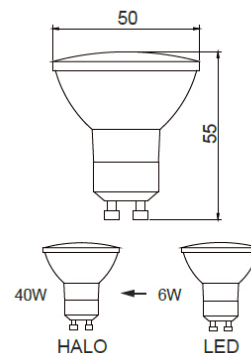

34700038

High Efficiency LED GU10 220/240V 6W 3000K

| | | |
|------------------------------|----|--|
| Output Power/Max Power | W | 6 |
| Input Rated Voltage | V | 220-240 |
| Frequency | Hz | 50/60 |
| Colour Temperature | K | 3000 |
| Lumens | lm | 420 |
| Colour Rendering Index | | 80 |
| Viewing Angle/Beam | o | 100 |
| Dimming | | No |
| Number of LEDs | | 15 |
| LED Type | | 5630 |
| Max Ambient Temperature (Ta) | °C | -20°C to +50°C |
| Dimensions | mm | 50 x 55 |
| Life Time | | >8000 On/Off or 25,000 Hours |
| Packaging | | 25 |
| Material | | Thermoplastic with Frosted Glass Cover |
| Other Information | | Fast start time, instant light. A+ Energy Rating. UV Filter. 85% Energy Saving |